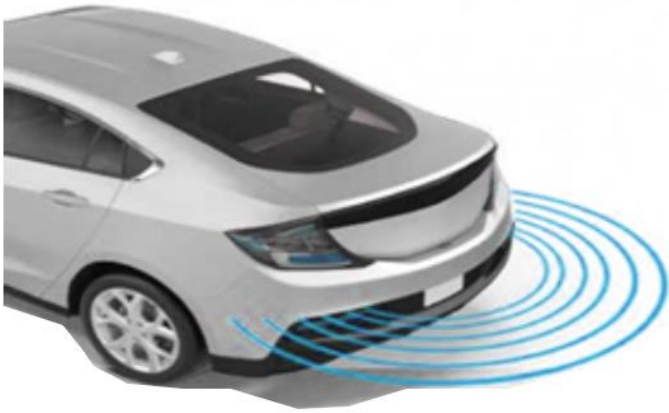

IBOX

The smartest rear view parking aid Ever

Upgrade your rear view system as the premium vehicle right now.

CHIMEI MOTOR
www.chimei-motor.com

Upgrade your parking system right now!

Object detection

Can detect moving & static obstacles.

View angle changing

Can be manually switch to bird view angle.

Function

- **Object detection warning**
 - Moving object (pedestrian, bicyclist, motorcycle, etc...)
 - Obstacle object (pallet, wall, rack, etc...)
- **Parking distance control**
 - View angle changing for close range (Manually changing)
 - Screen zoom in function
- **Screen zoom in & out function**

Feature

- Suitable for most rear view camera & monitor in the market.
- Directly upgrade your existed rear view system as a rear obstacle detection system, even better than that!
- Intuitive detection target display design.
- One-button setting for switch 3 modes of operation.
- Supporting CVBS video output format.
- Super easy installation. (plug and play)
- Better recognition for lower and thin-shape obstacle objects.
- More cost effective than installation of ultrasonic radar.