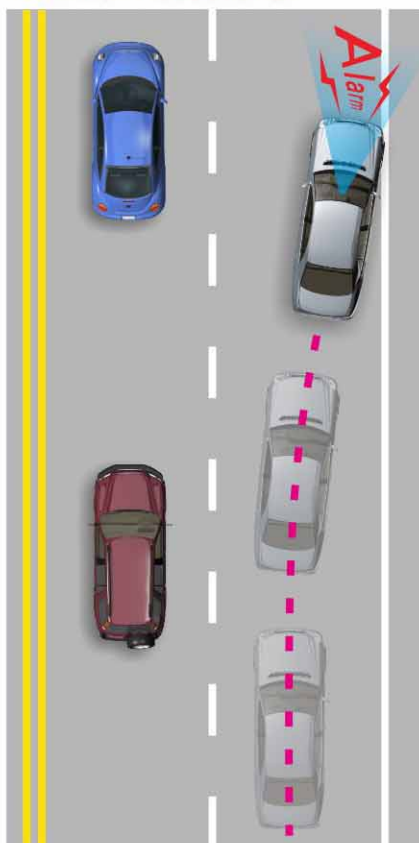

Lane departure warning system (LDW)

Function Illustration