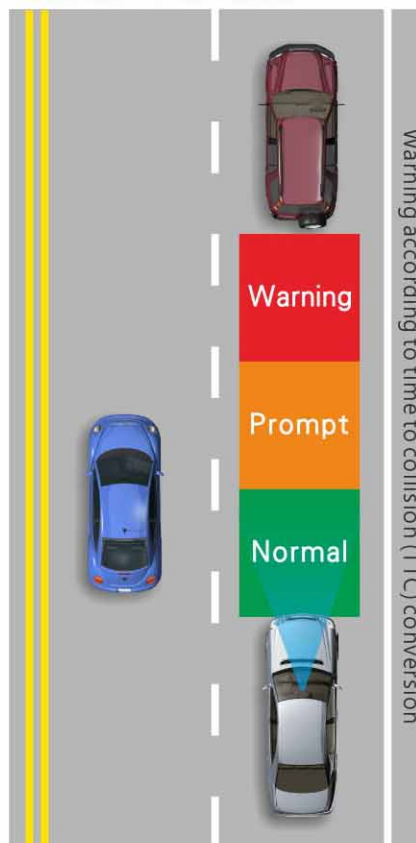

Front collision warning system (FCW)

Function Illustration