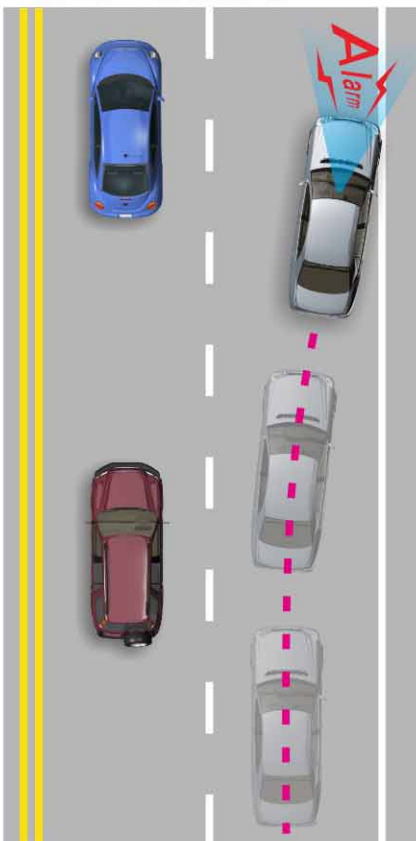

Lane departure warning system (LDW)

Function Illustration