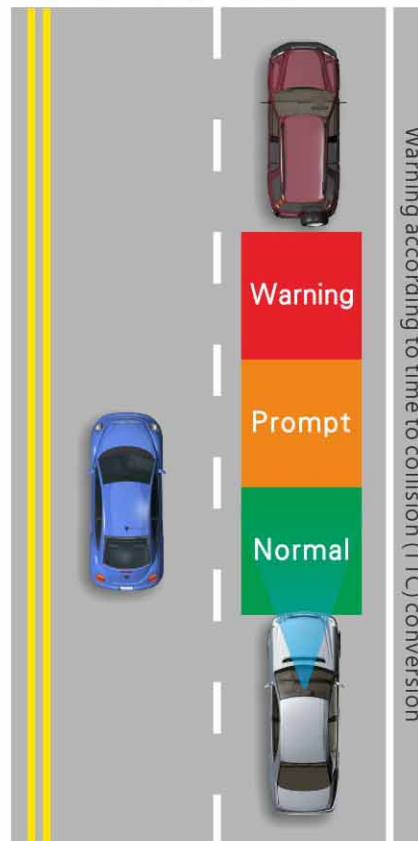

Front collision warning system (FCW)

Function Illustration